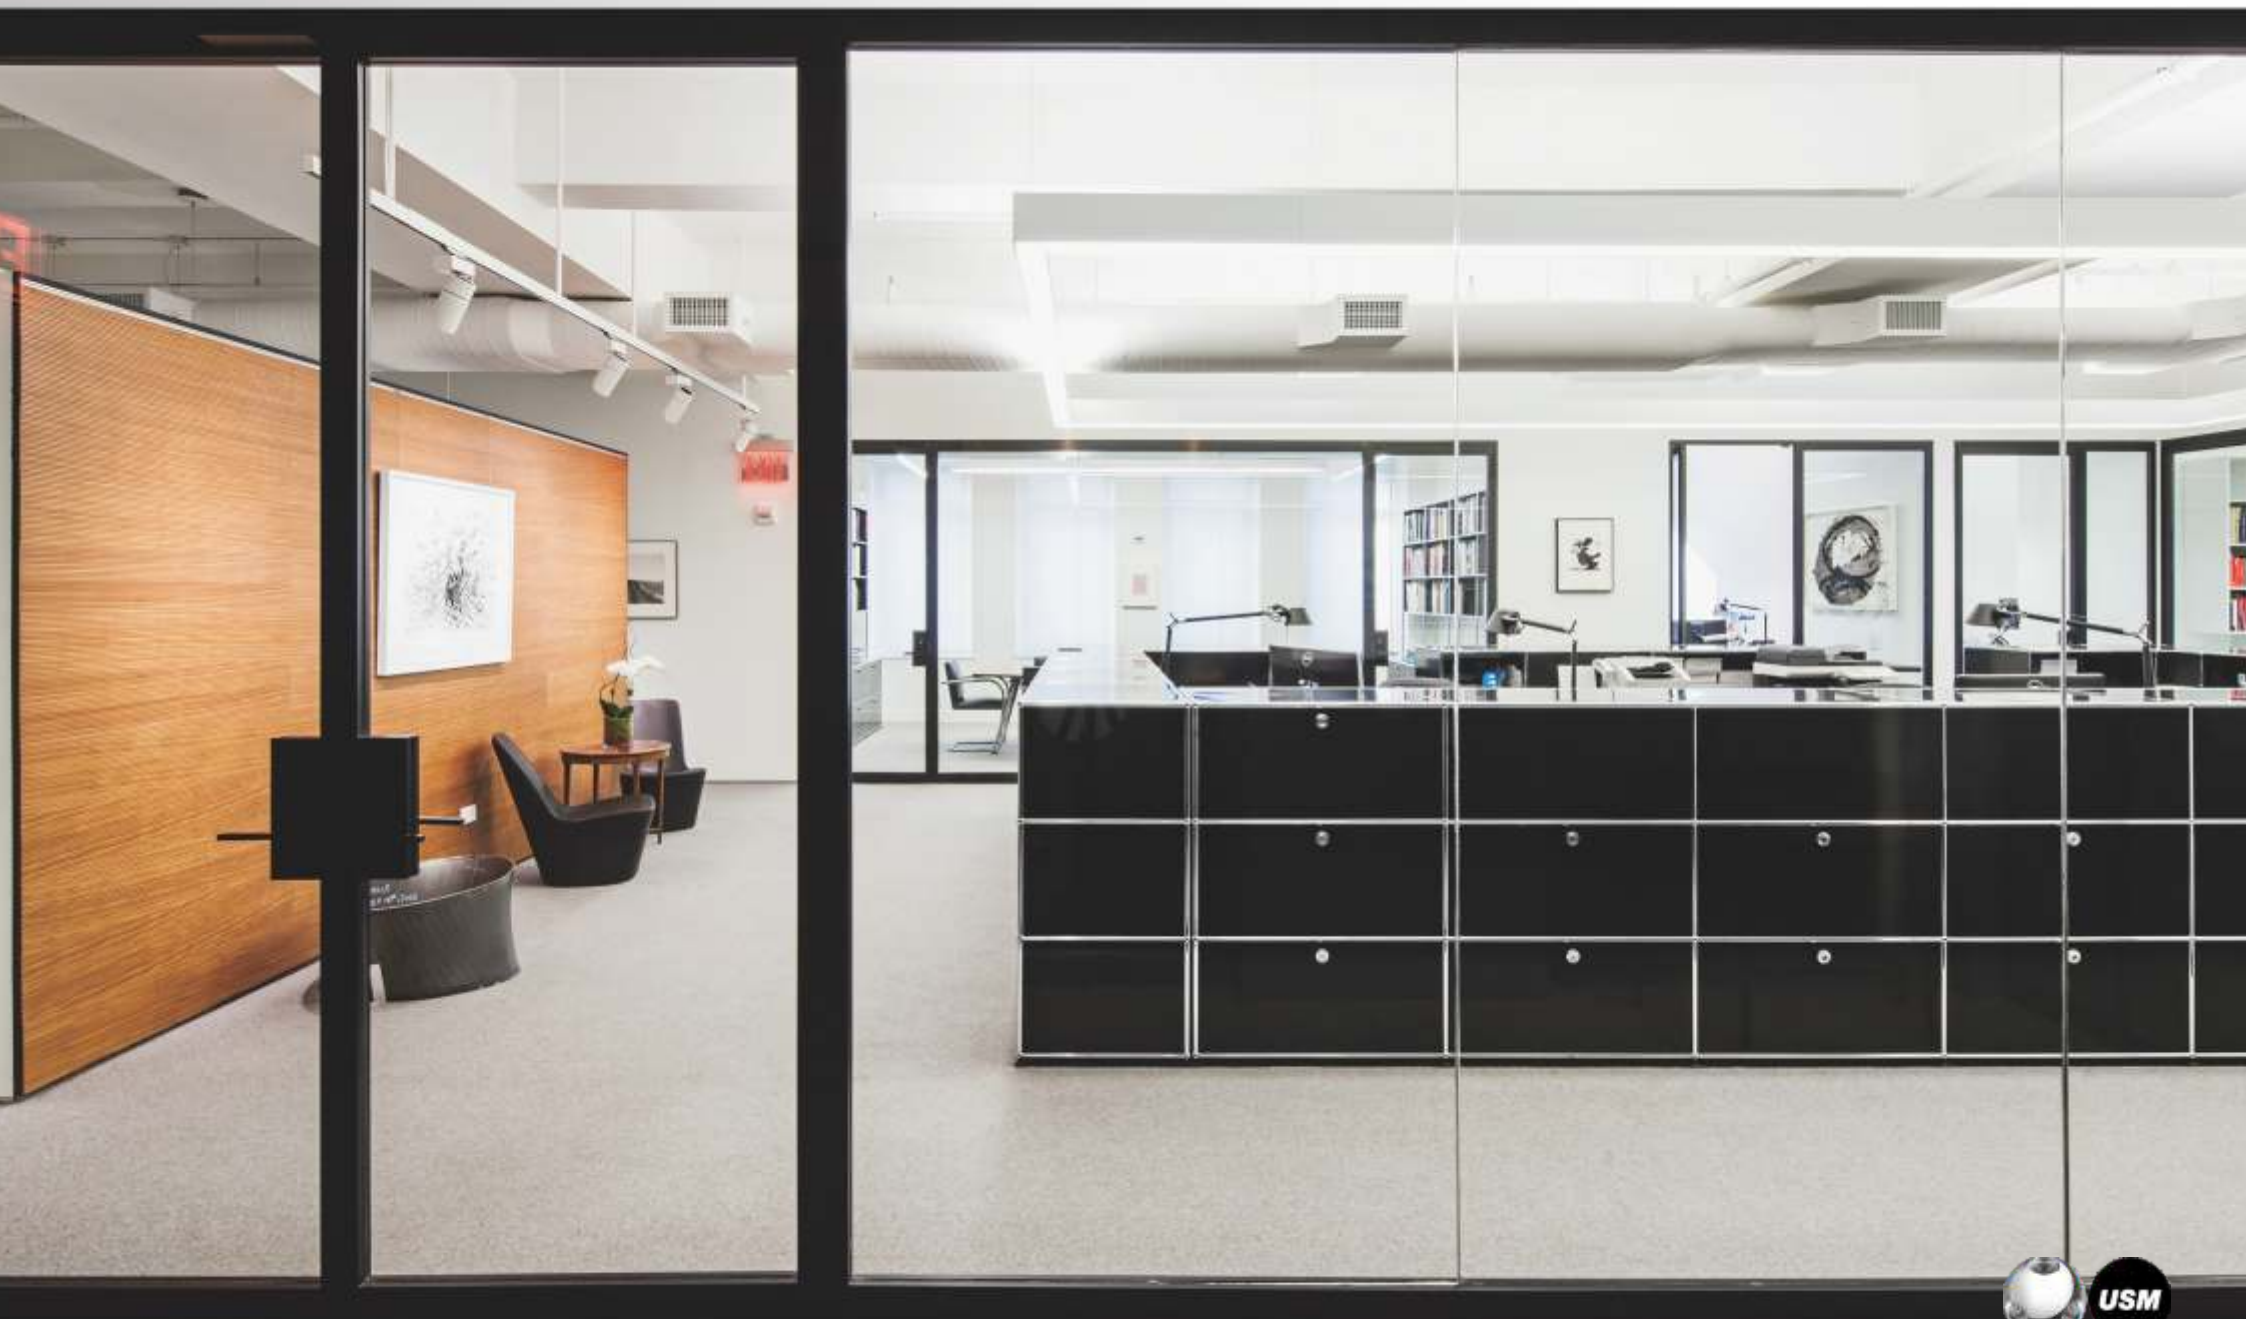

The logo for Meubles Kolly is displayed on a dark horizontal bar. It features the word "Meubles" in white, a red square with a white stylized 'K' symbol, and the word "Kolly" in white.

2 Réceptions

4 Mobilier de bureau